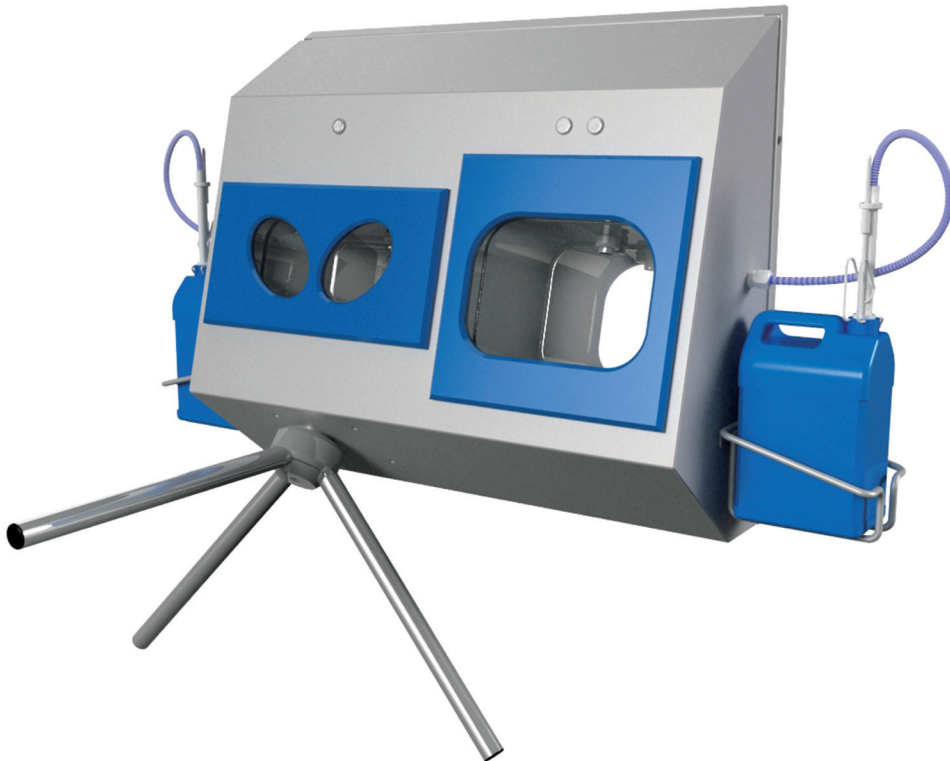

SANICARE-WM HAND DISINFECTION STATION

Floor Mount Frame

Part #:

83204700 Right side entrance

83204720 Left side entrance

83201070-1 Floor mounting frame

Sanicare-WM Hand Disinfection Station

The WM Hand Disinfection Station has an automatic dosing dispenser unit that reduces the risk of contamination before entering your production area. Mount the unit to a wall and simply insert your hands into the openings. Sensors automatically dispense the soap to wash hands, then disinfects. Once hands are disinfected, the turnstile will release.

Industrial Wash Basin Features

- Reduces contamination risk
- Adjustable two-sided dosing
- Chemical level indicator
- Wall or floor mounting
- Fitted with a drain
- Available left and right entrances