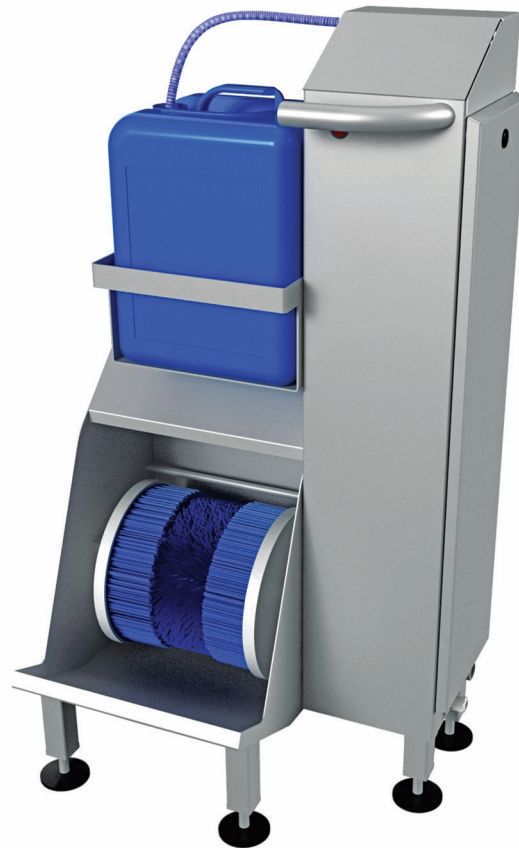

EZR SOLE AND SHOE SIDE CLEANER

Part #:
83206030 Floor
83206040 Wall

EZR Sole and Shoe Side Cleaner

Squeeze the handle to activate the sensor and place the sole of your shoe on the brush for a quick and effective clean. The compact shoe sole and side-cleaning machine unit will fit nicely into small spaces.

EZR Sole and Shoe Side Cleaner Features

- Adjustable dosing levels
- 4-year warranty on brushes
- Sole and side cleaning
- Fitted with a drain
- Reduces risk of infection
- Thorough cleaning

EZR Sole and Shoe Side Cleaner Options

- Available wall mount or floor versions